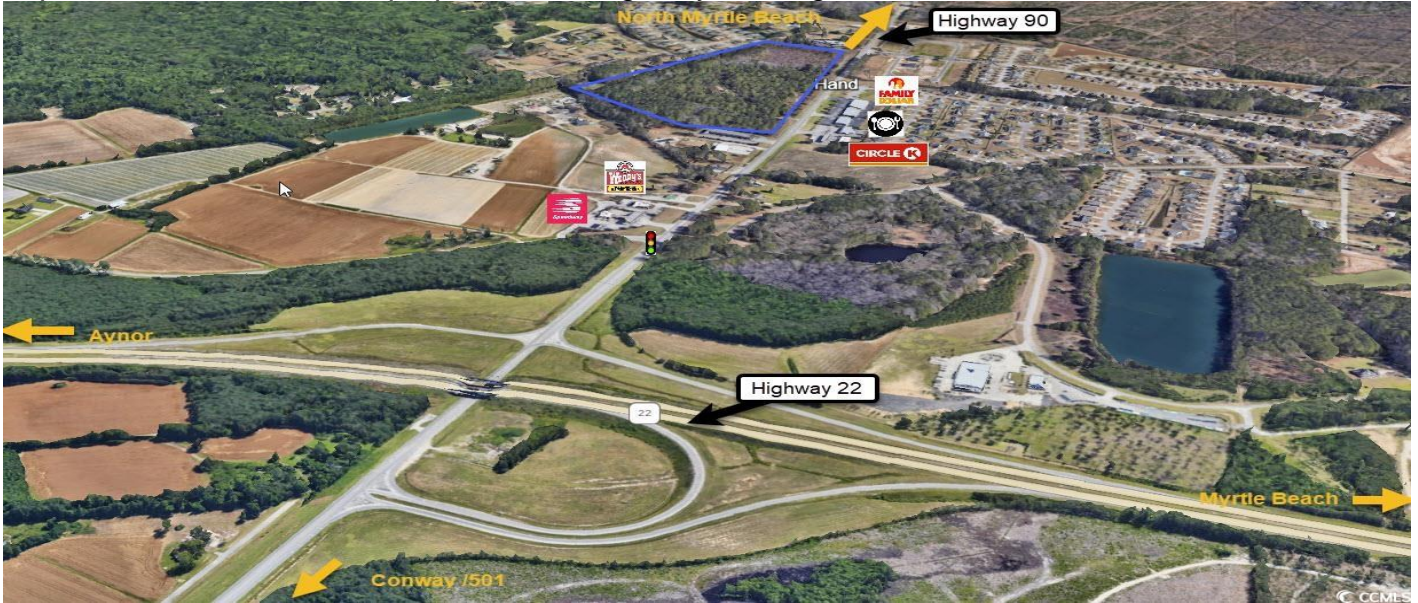

# TBD Highway 90, Longs, 29568, SC

[https://searchrealestate.co/properties/tbd-highway-90/longs/sc/29568/MLS\\_ID\\_1925770](https://searchrealestate.co/properties/tbd-highway-90/longs/sc/29568/MLS_ID_1925770)

## **Description**

19.98 acre development tract - zoned HC (small portion in rear is zoned CFA) - near SC 22 / SC 90 interchange

### **Location**

TBD Highway 90, Longs, 29568, SC